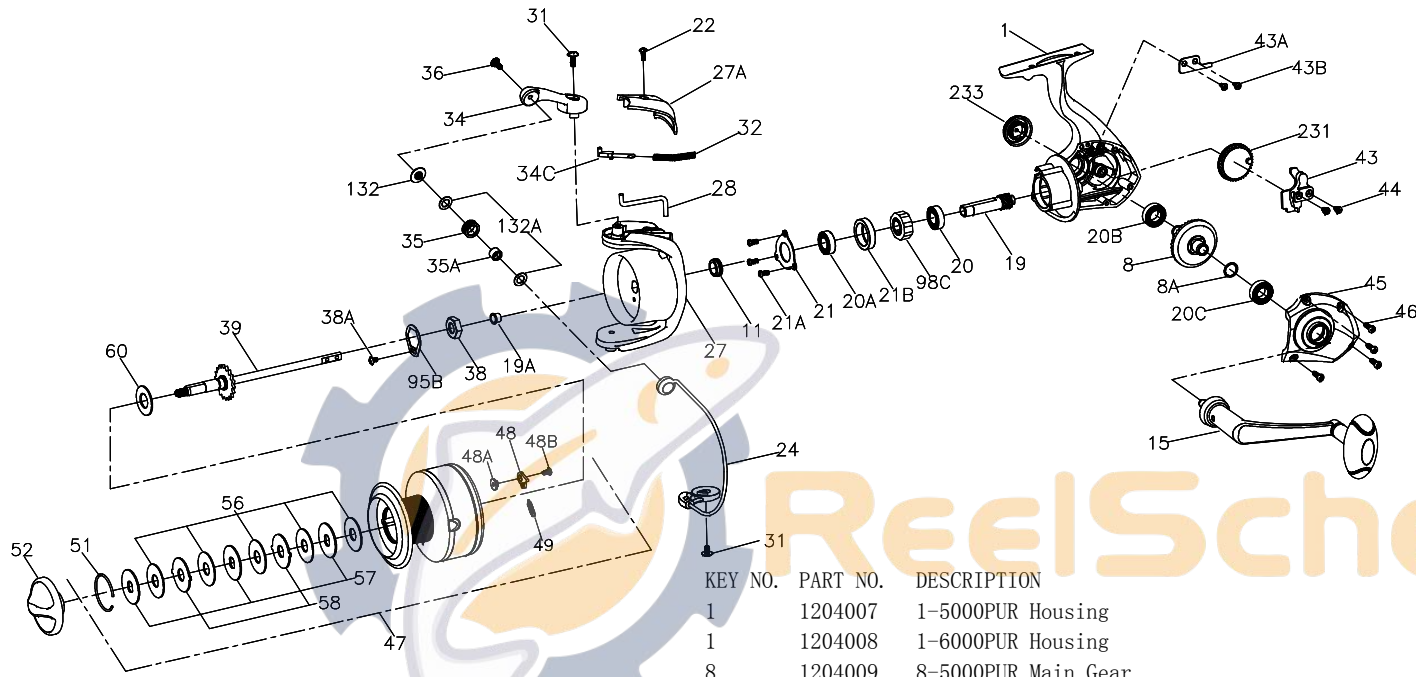

PARTS LIST FOR MODEL PURSUIT 5000/6000
REEL PART NO.1190632/1190634

KEY NO.	PART NO.	DESCRIPTION
27A	1204023	27A-5000PUR Bail Pivot Cover
27A	1204025	27A-6000PUR Bail Pivot Cover
28	1204026	28-5000PUR Trip Lever
28	1204027	28-6000PUR Trip Lever
31	1203987	31-3000PUR Bail Arm Screw (2 req)
31	1204039	31-6000PUR Bail Arm Screw (2 req)
32	1203988	32-3000PUR Bail Spring
32	1200520	32-6000SG Bail Spring
34	1203989	34-3000PUR Bail Arm
34	1204042	34-6000PUR Bail Arm
34C	1203990	34C-3000PUR Pivot Arm
34C	1204044	34C-6000PUR Pivot Arm
35	1203991	35-3000PUR Line Roller
35A	1203992	35A-3000PUR Line Roller Bushing
36	1204047	36-5000PUR Bail Stud Screw
36	1203993	36-3000PUR Bail Stud Screw
38	1204049	38-5000PUR Rotor Nut
38A	1203995	38A-3000PUR Rotor Locking Plate Screw
39	1204051	39-5000PUR Spool Shaft Assembly
39	1214203	39-6000FRC Spool Shaft Assembly
43	1191805	43-5000SG Crosswind Block
43A	1191820	43A-5000SG Crosswind Block Plate
43B	1203997	43B-3000PUR Crosswind Block Plate Screw (2 req)
44	1191845	44-5000SG Crosswind Block Screw (2 req)
45	1204053	45-5000PUR Housing Cover
46	1204054	46-5000PUR Housing Cover Screw (4 req)
47	1204055	47-5000PUR Spool Complete
47	1204056	47-6000PUR Spool Complete
48	1211625	48-5000SG Click Tongue
48A	1211626	48A-5000SG Click Tongue Washer
48B	1211612	48B-5000SG Spool Click Screw
49	1211627	49-5000SG Click Tongue Spring
51	1287230	51-6000PUR Drag Retaining Ring
52	1204058	52-5000PUR Drag Knob Assembly
56	1192036	56-5000SG Drag Washer (5 req)
57	1192044	57-5000SG Keyed Washer (3 req)
58	1192053	58-5000SG Earred Washer (2 req)
60	1192062	60-5000SG Thrust Washer
95B	1192186	95B-5000SG Rotor Locking Plate
98C	1192215	98C-5000SG Clutch/Sleeve Assembly
132	1192297	132-5000SG Roller Washer
132A	1192302	132A-3000SG Line Roller Washer (2 req)
231	1192503	231-5000SG Crosswind Gear
231	1200523	231-6000SG Crosswind Gear
233	1204059	233-5000PUR Bearing Cover